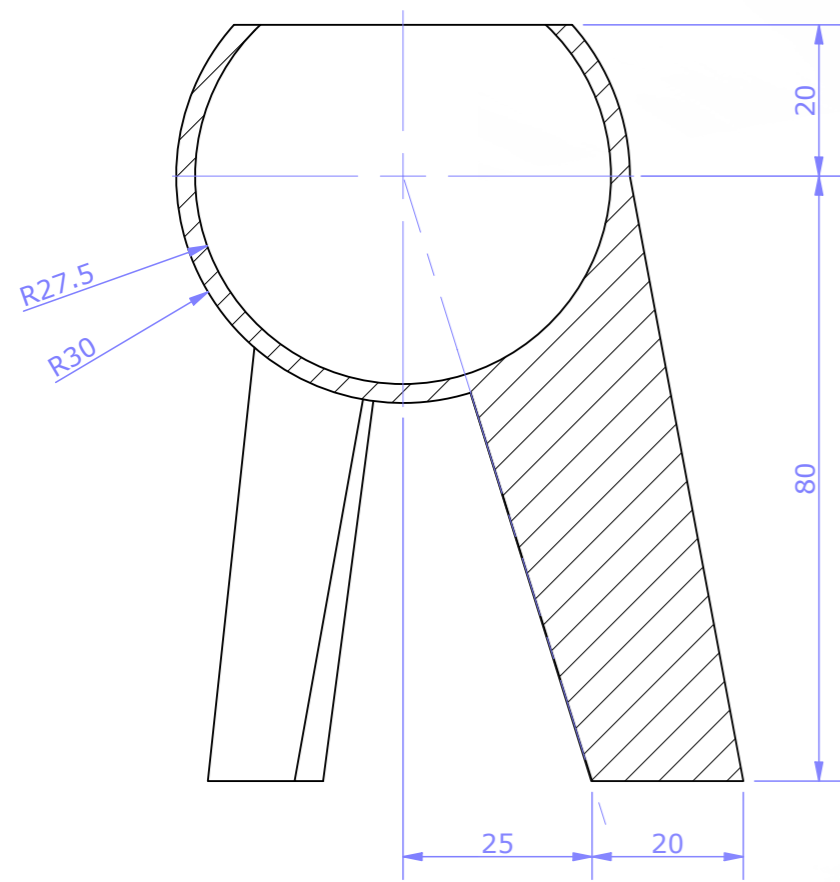

DRAWING TITLE:	PLANT POT
COURSE OR LEVEL:	GRAPHIC COMMUNICATION
CHALLENGE VERSION :	V1_0520
SCALE:	NTS
NOTES:	CAN YOU GET THE LEGS MODELLED CORRECTLY?

PLAN

SECTION A-A

END ELEVATION