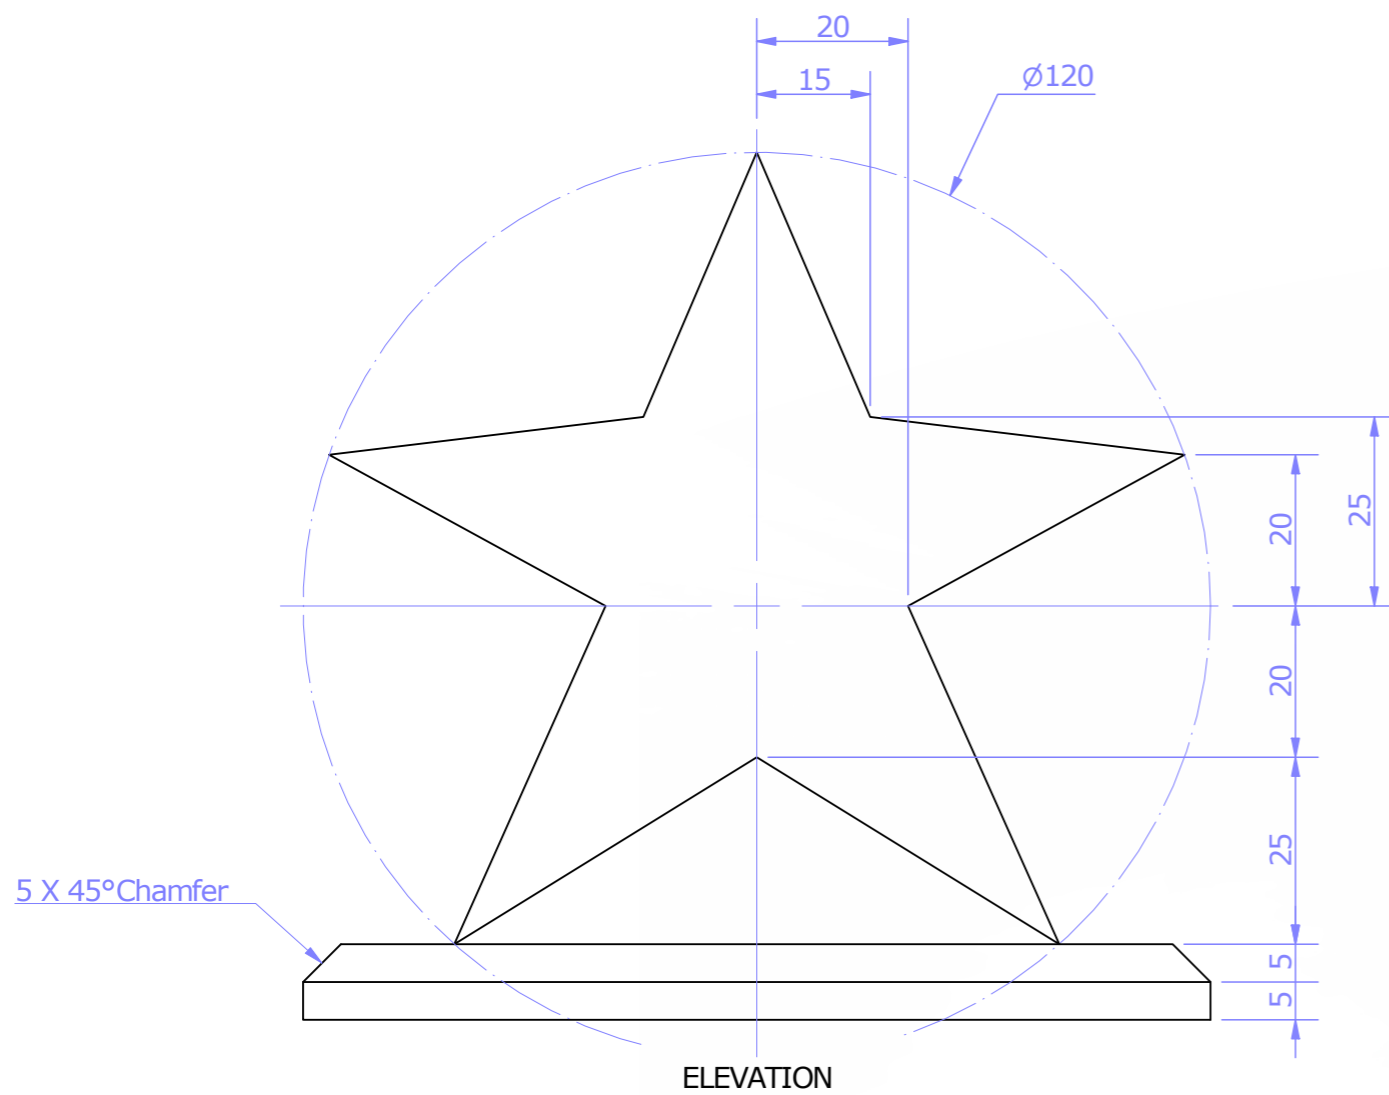

DRAWING TITLE:	STAR TROPHY
COURSE OR LEVEL:	GRAPHIC COMMUNICATION
CHALLENGE VERSION:	V1_0520
SCALE:	NTS
NOTES:	THIS IS ALL ONE PART. MAYBE THE MIRROR COMMAND WILL HELP?

PLAN

ELEVATION