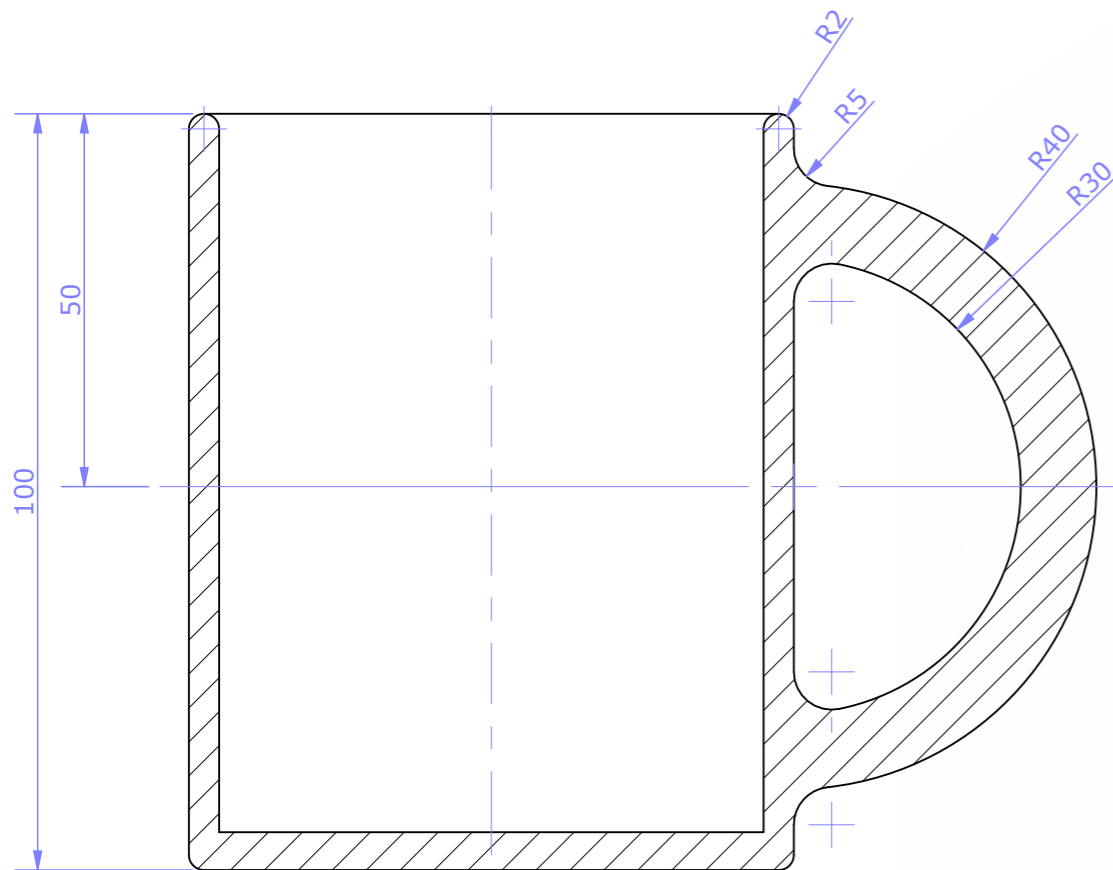

DRAWING TITLE:	MUG
COURSE OR LEVEL:	GRAPHIC COMMUNICATION
CHALLENGE VERSION :	V1_0520
SCALE:	NTS
NOTES:	CAN YOU GET THE HANDLE CORRECT?

PLAN

SECTION A-A

END ELEVATION