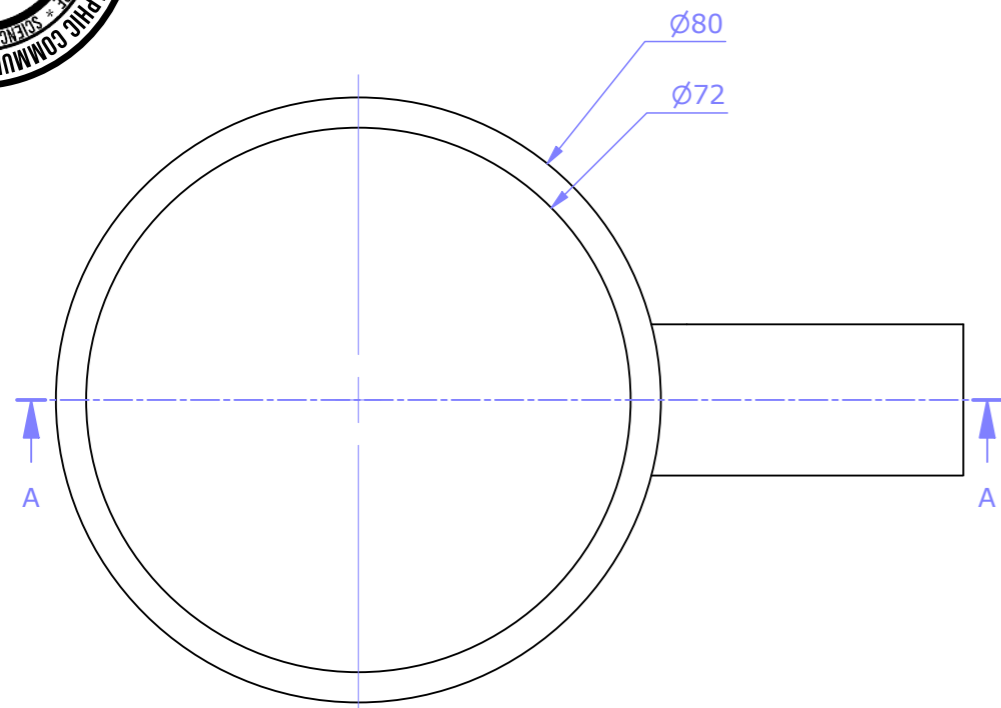

DRAWING TITLE:	MUG
COURSE OR LEVEL:	GRAPHIC COMMUNICATION
CHALLENGE VERSION :	V1_0520
SCALE:	NTS
NOTES:	CAN YOU GET THE HANDLE CORRECT?

PLAN

SECTION A-A

END ELEVATION