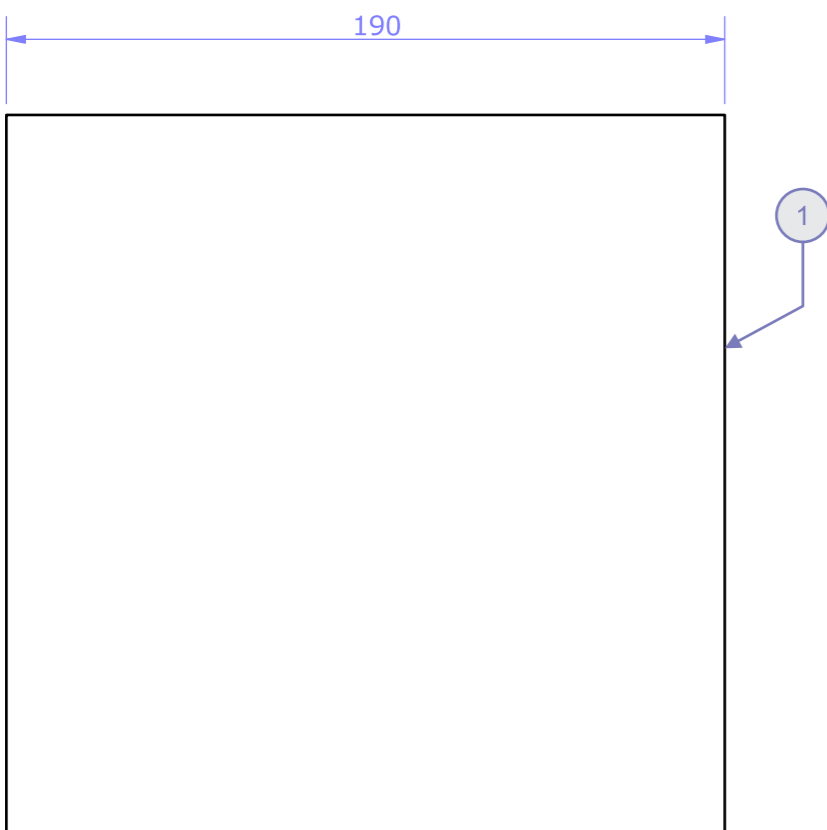

PLAN

ELEVATION

ELEVATION

ISOMETRIC | NOT TO SCALE

FLAG NOTES

1. MANUFACTURED BOARD BACKING. GLUED AND PINNED TO FRAME.
2. GLASS MIRROR COMPONENT | AMAZON "Small Square 6" x 6" (15cm x 15cm) Glass Mirror Wall Tiles"

PROJECT TITLE BLOCK

Project name:	Mirror frame
Drawing name:	Component drawings
Course:	Practical Woodwork
Scale:	Not to scale
All units are in MM If in doubt, ask!	