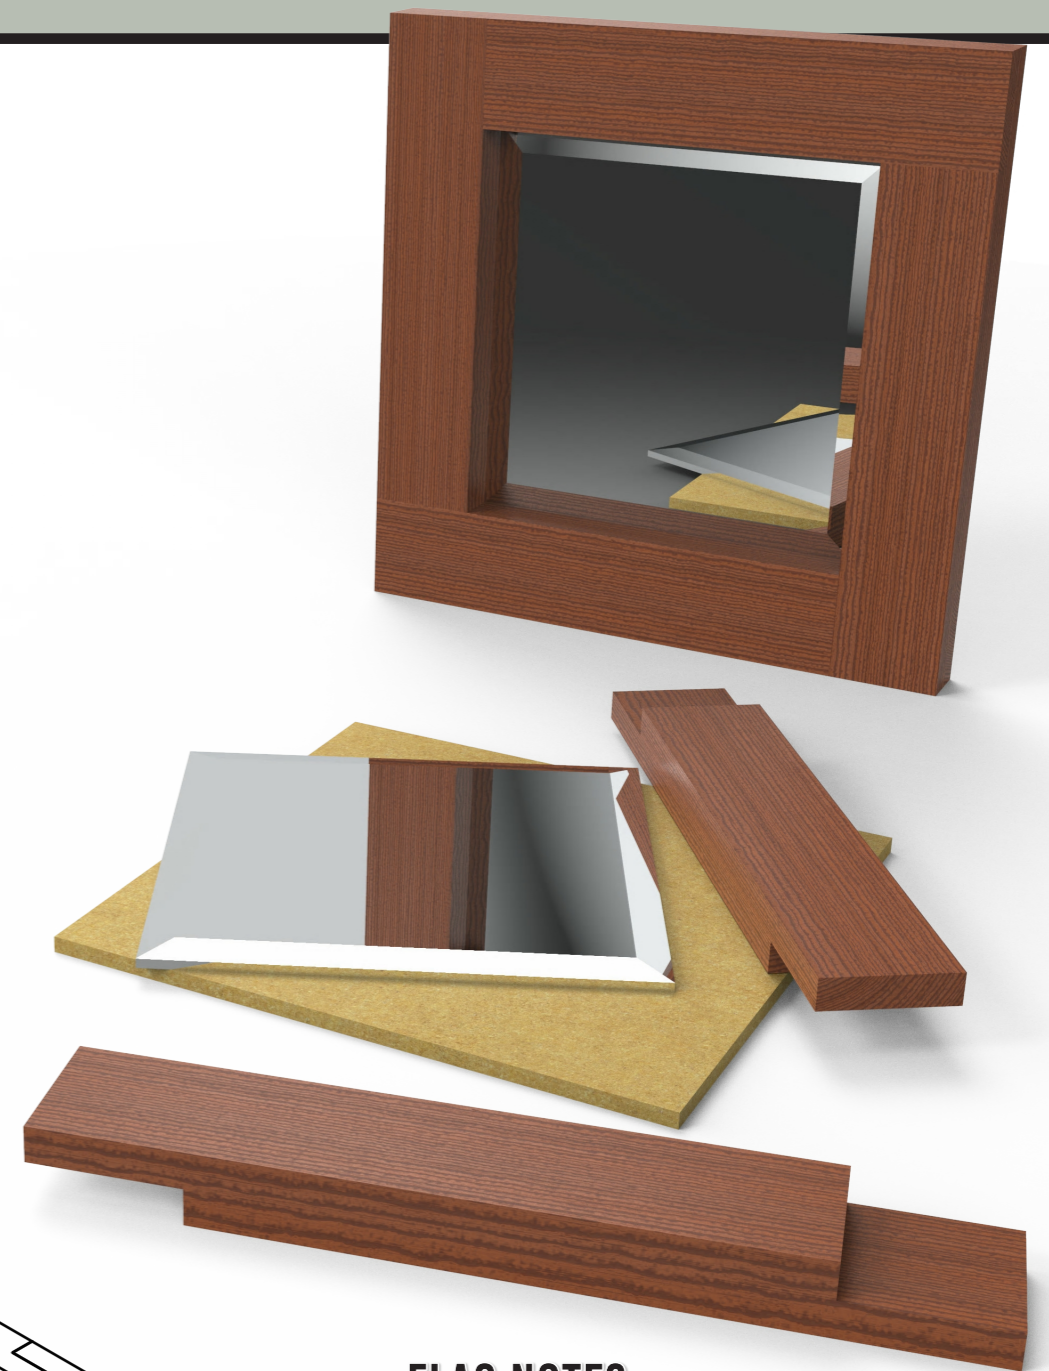

PLAN

ELEVATION

ELEVATION

ISOMETRIC | NOT TO SCALE

FLAG NOTES

1. MANUFACTURED BOARD BACKING. GLUED AND PINNED TO FRAME.
2. GLASS MIRROR COMPONENT | AMAZON "Small Square 6" x 6" (15cm x 15cm) Glass Mirror Wall Tiles"

PROJECT TITLE BLOCK

Project name:	Mirror frame
Drawing name:	Component drawings
Course:	Practical Woodwork
Scale:	Not to scale
All units are in MM If in doubt, ask!	